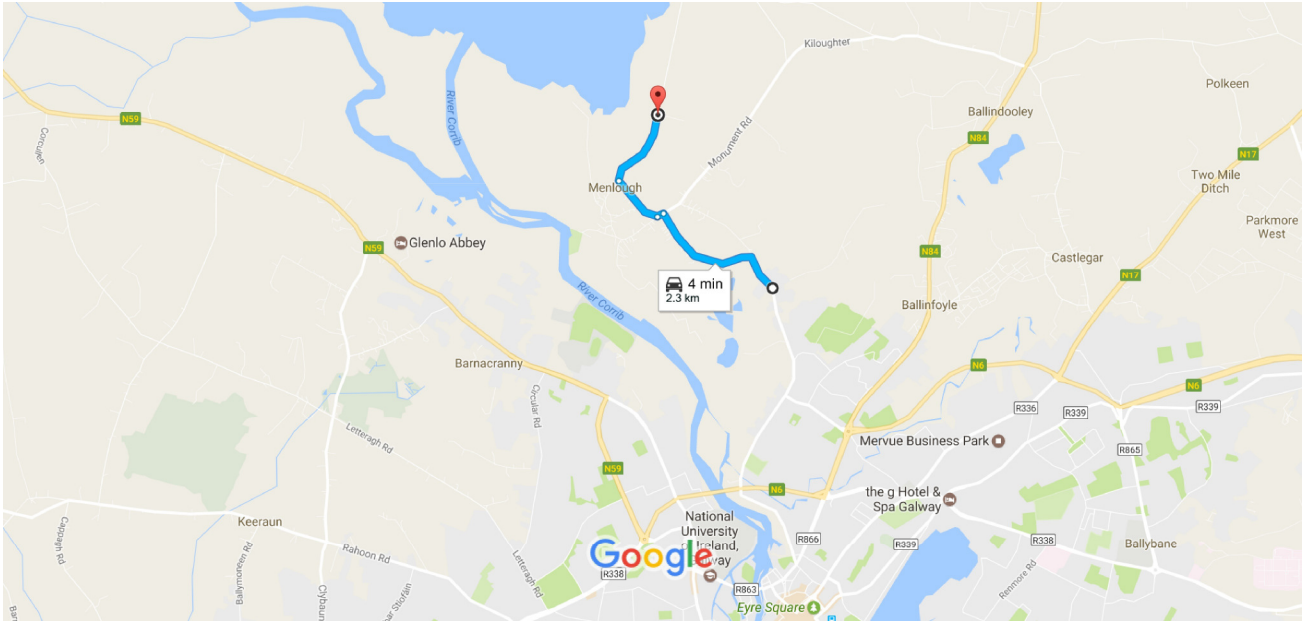

53.2971200, -9.0541138 to 53.3095236, -9.0678236

Drive 2.3 km, 4 min

Map data ©2017 Google 500 m